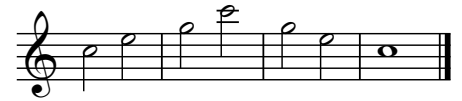

# BEGINNER WARM UPS

ERIC M SCHROEDER (ASCAP)

Bb CONCERT MAJOR SCALE (C MAJOR SCALE)

ARPEGGIO

LONG TONES EXERCISE 1

LONG TONES EXERCISE 2

LONG TONES EXERCISE 3

ARTICULATION EXERCISE 1